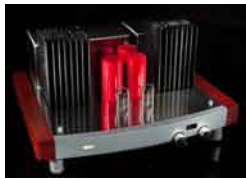

INPOL® Amplifiers pure class A

Price

InPol Remix mkII, integrated amplifier
2 x 20W@ 8 Ohm, 2 x 35W@ 4 Ohm
Pure class A - double INPOL technology - fully balanced - digital Bias/gain set technology
4 line inputs RCA and 1 balanced XLR, pre output inverting and non-inverting,
S/PDIF and USB "B" type port digital inputs optional (**HiDac MK2** required)
Dimensions: unit 37,8 X 28 X 17 cm package 45 x 40 x 30 cm Weight: net 13 Kg, gross 14 Kg
Top cover finish: matt metallic black € 4,200
Top cover special finish: lacquered white, black , red € 4,570

TT Anniversary, integrated amplifier
2 x 35W@ 8 Ohm - Pure class A - INPOL technology
Purely resistive optical/relays remote controlled volume - balanced inputs - remote controlled input selector
4 line inputs RCA and 1 balanced XLR, sub out
Dimensions: unit 48 x45 30 cm, package 59 x 59 x 30 cm Weight: net 42 Kg, gross 49 Kg
Available finishes: padouk wood or black side panels € 5,400

TT Remote Reference, integrated amplifier
2 x 35W@ 8 Ohm- Pure class A - INPOL technology
Purely resistive optical/relays remote controlled volume
5 line inputs RCA, 1 tape out
Dimensions: unit 48 x45 30 cm, package 59 x 59 x 30 cm Weight: net 42 Kg, gross 49 Kg
Available finishes: padouk wood or black side panels € 4,960