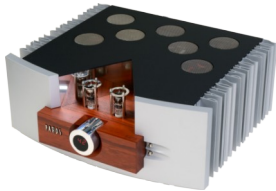

Logos MK2, integrated amplifier

2 x 110W@ 8 Ohm - class A / AB - Hybrid technology
5 line inputs RCA and 2 balanced XLR, pre out,
S/PDIF and USB digital inputs optional (HiDac required)
Purely resistive remote controlled volume control

Dimensions: unit 43 x 42 x 17 cm, package 60 x 60 x 30 cm - Weight: net 28 Kg, gross 29 Kg

Available finishes: padouk wood or black front panel € 3,960 + VAT