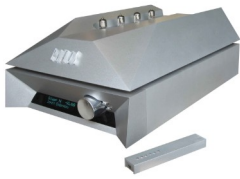

Preamplifiers

Price

Synapse, stereo preamplifier

Two-stage construction - intrinsically balanced design - original volume block, tubes 4 x 6H30
Input: 3 Balanced XRL, 3 linea RCA
Output: 2 Balanced XRL,

Dimensions: unit 43 x 53 x 27 cm, package 50 x 63 x 30cm - Weight: net 23 Kg, gross 33 Kg

Available finishes: matt metallic gray

€ 19,000 + VAT